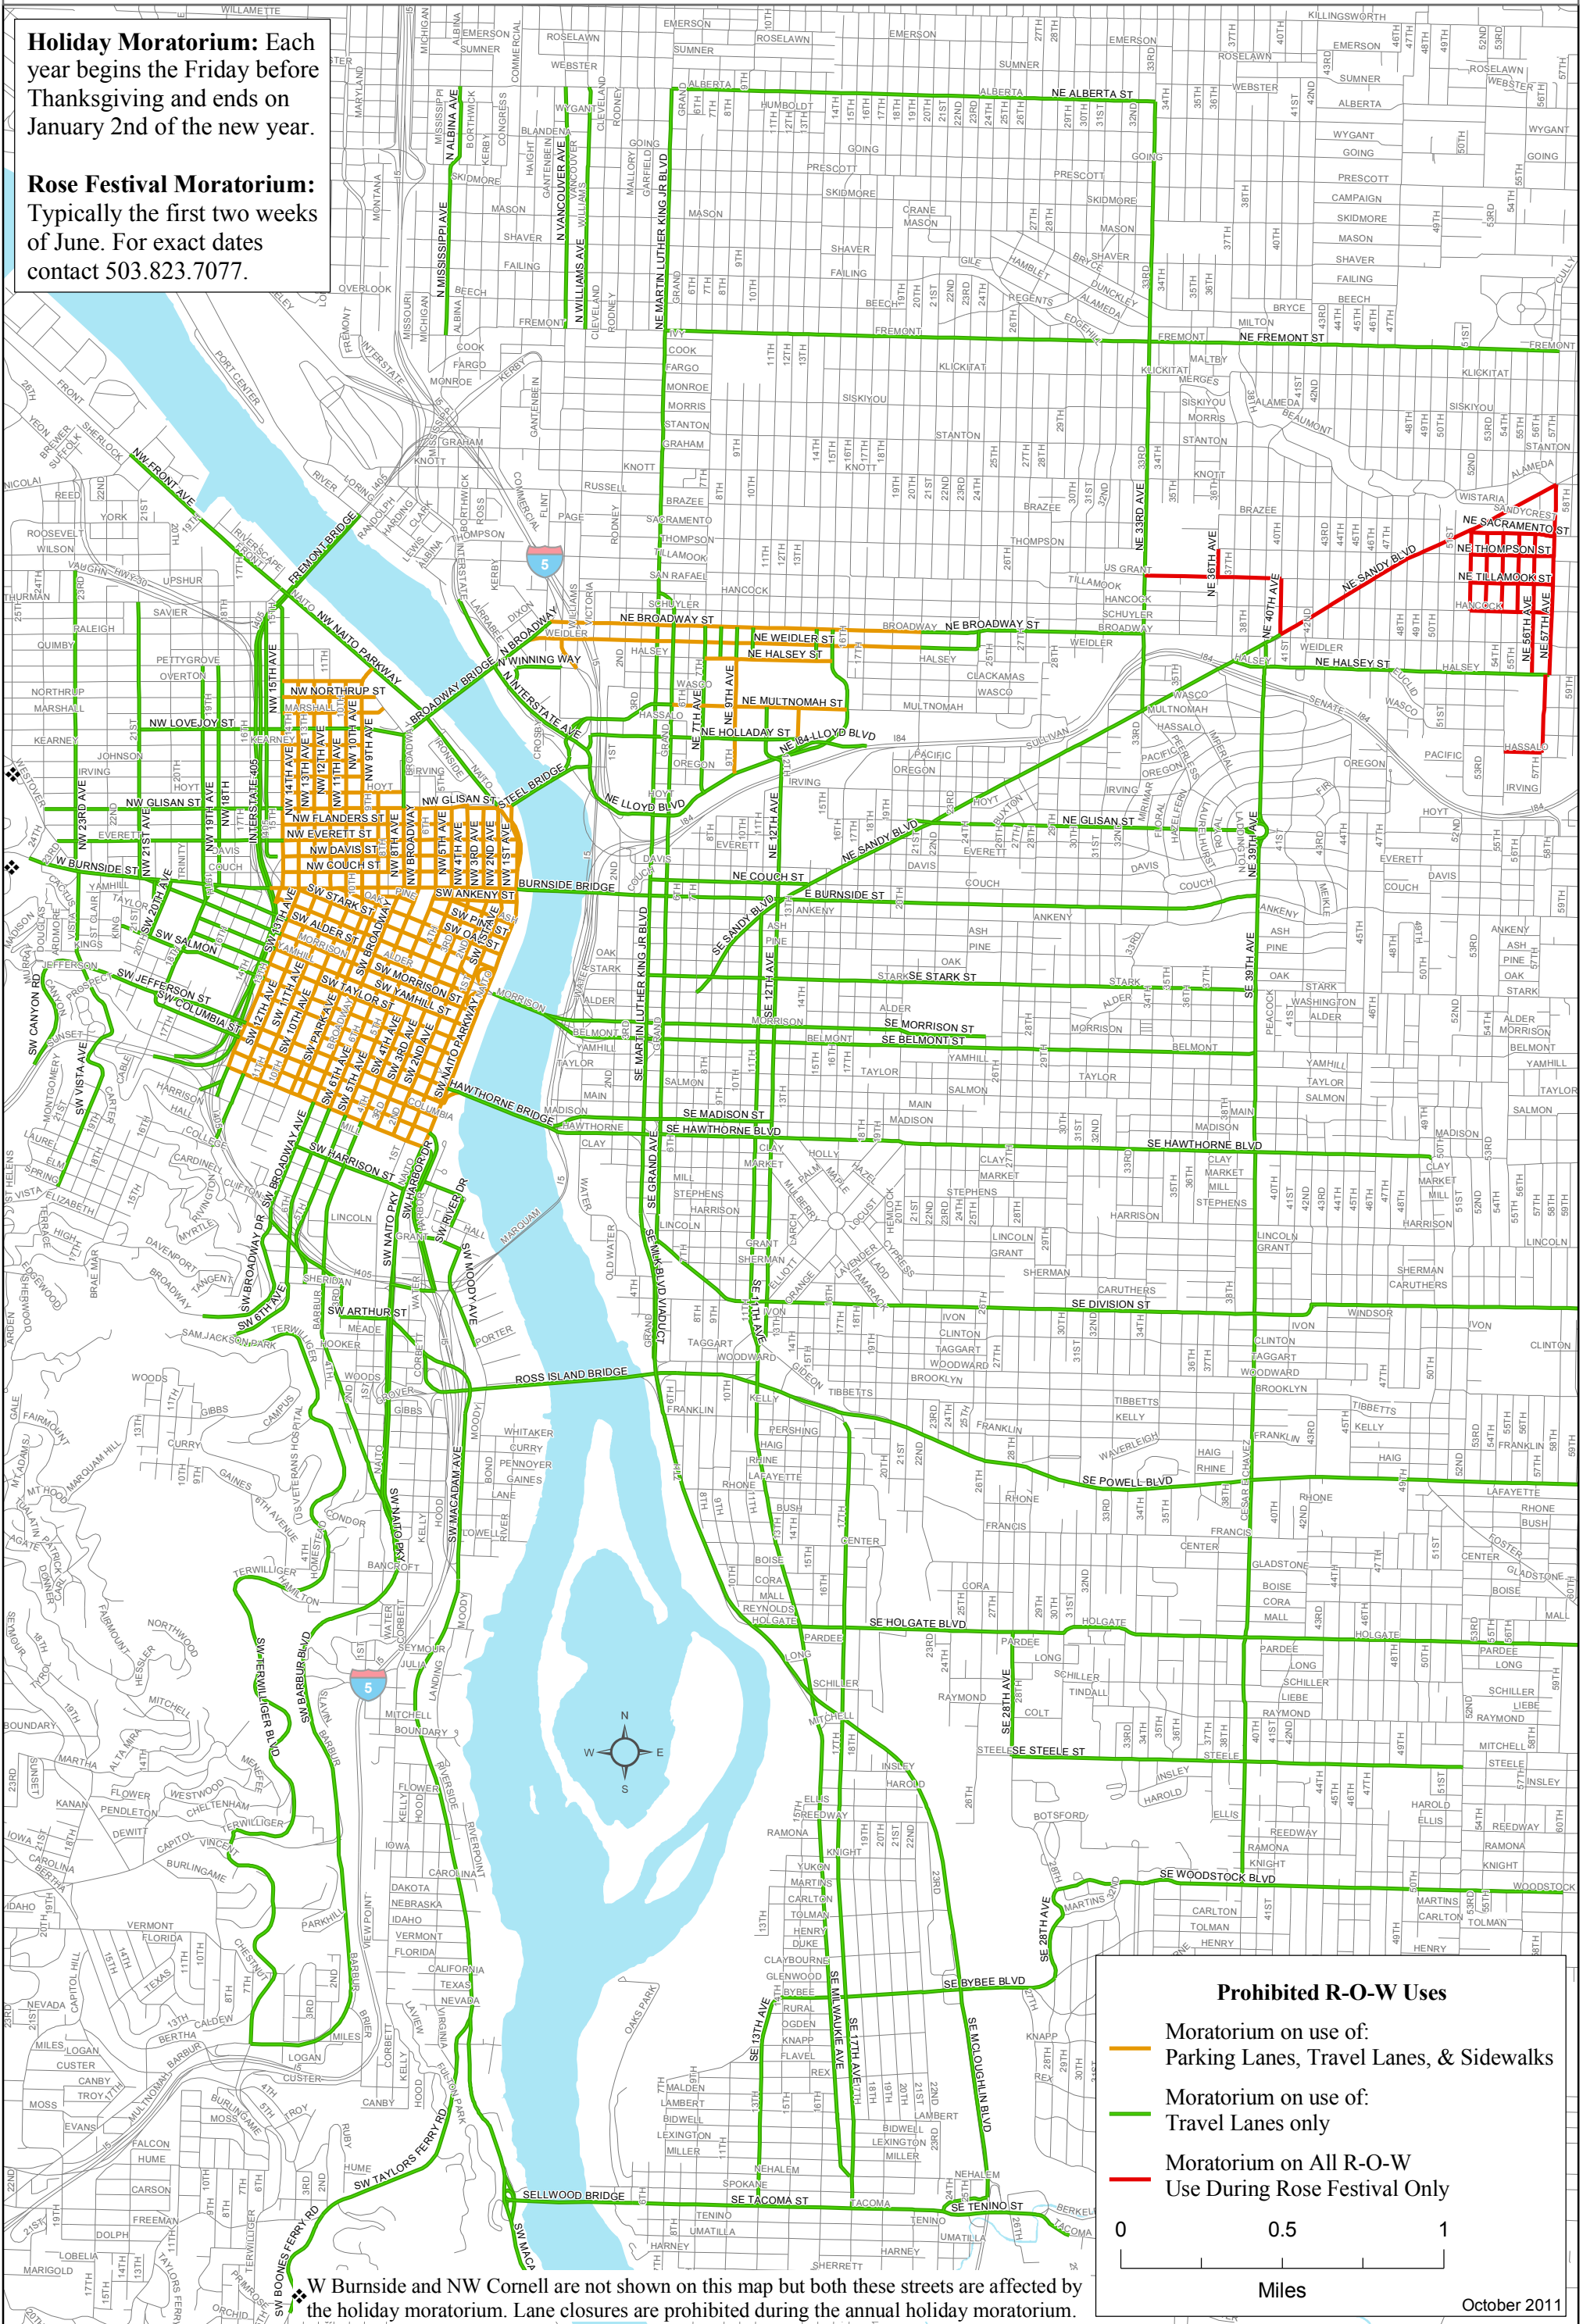

# Holiday and Rose Festival Moratorium on Rights-of-Way Uses

**Holiday Moratorium:** Each year begins the Friday before Thanksgiving and ends on January 2nd of the new year.

**Rose Festival Moratorium:** Typically the first two weeks of June. For exact dates contact 503.823.7077.

**Prohibited R-O-W Uses**

- Moratorium on use of:  
Parking Lanes, Travel Lanes, & Sidewalks
- Moratorium on use of:  
Travel Lanes only
- Moratorium on All R-O-W  
Use During Rose Festival Only

0      0.5      1

Miles

W Burnside and NW Cornell are not shown on this map but both these streets are affected by the holiday moratorium. Lane closures are prohibited during the annual holiday moratorium.